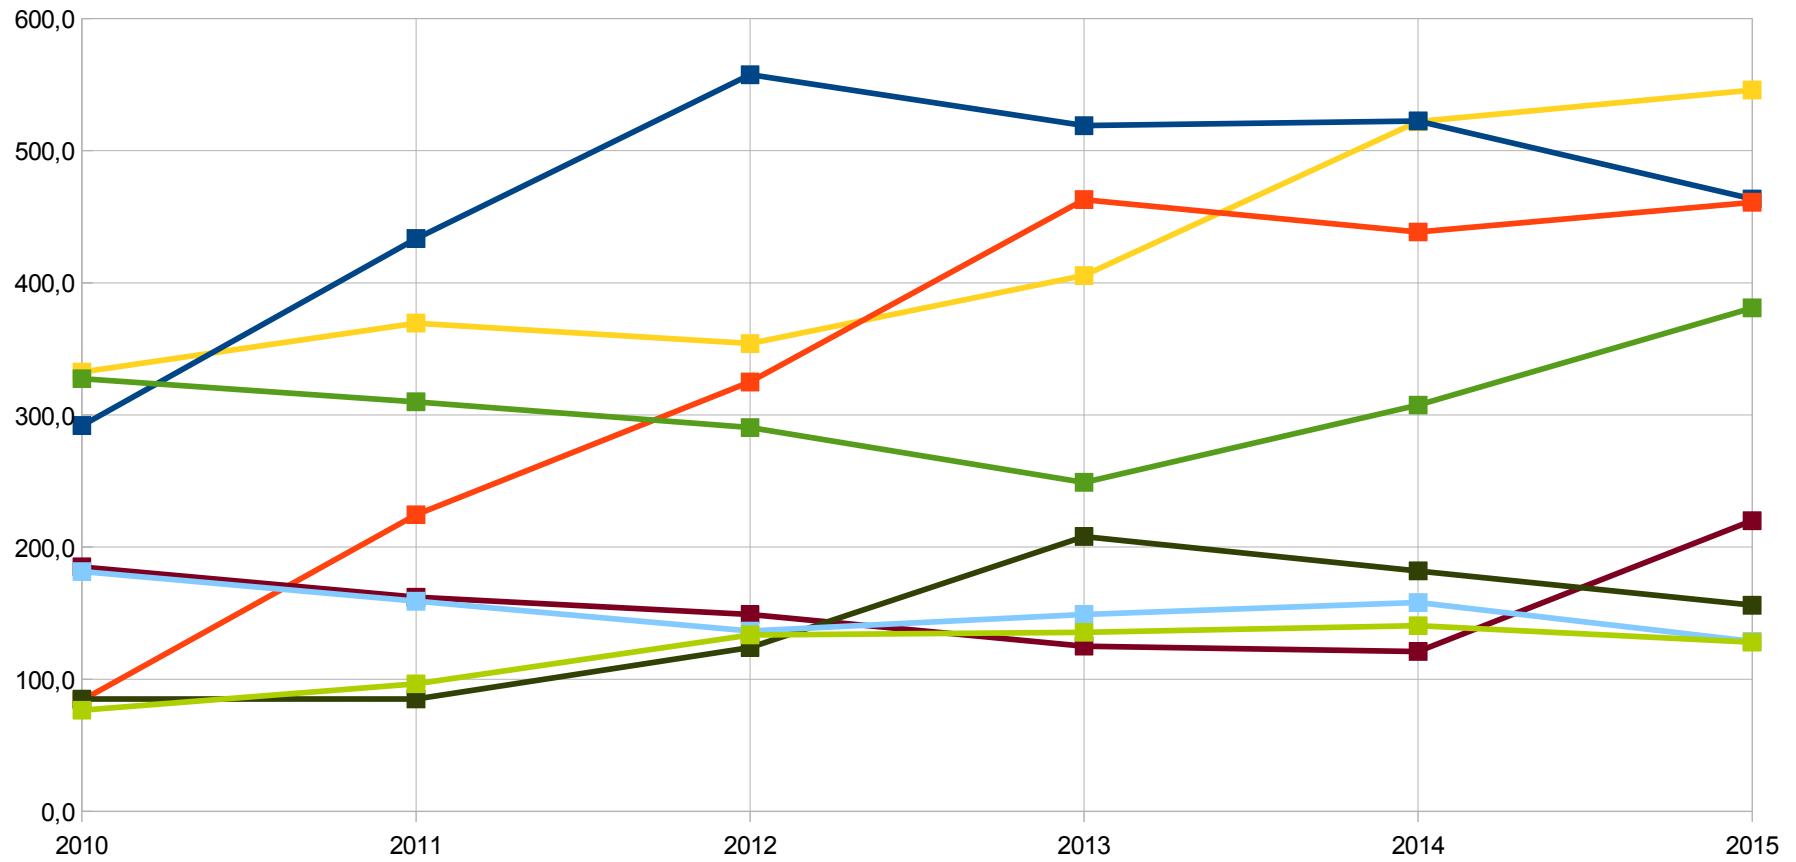

Storico

Pos	Squadra	2015	2014	2013	2012	2011	2010
1	Wild Boys f.b.c.	546,0	522,0	405,5	354,0	369,5	332,5
2	Bobolauzen Team	463,5	522,5	519,0	557,5	433,5	292,0
3	Atletico Bilbao	461,0	438,5	463,0	325,0	224,5	84,0
4	Hellraiser	381,0	307,5	249,0	290,5	310,0	327,5
5	Squirteam	220,0	121,0	125,0	149,0	162,0	185,0
6	Silicon Valley Team	156,0	182,0	208,0	124,0	85,0	85,0
7	Royal Lancers	128,5	158,0	149,0	136,5	159,0	181,5
8	Viola	128,0	140,5	135,5	133,5	96,5	76,5

Andamento

Pos	Squadra	2015	2014	2013	2012	2011
1	Wild Boys f.b.c.	24,0	116,5	51,5	-15,5	37,0
2	Bobolauzen Team	-59,0	3,5	-38,5	124,0	141,5
3	Aletico Bilbao	22,5	-24,5	138,0	100,5	140,5
4	Hellraiser	73,5	58,5	-41,5	-19,5	-17,5
5	Squirteam	99,0	-4,0	-24,0	-13,0	-23,0
6	Silicon Valley Team	-26,0	-26,0	84,0	39,0	0,0
7	Royal Lancers	-29,5	9,0	12,5	-22,5	-22,5
8	Viola	-12,5	5,0	2,0	37,0	20,0

Grafico

Andamento Ranking

— Wild Boys f.b.c. — Bobolauzen Team — Atletico Bilbao — Hellraiser
— Squirteam — Silicon Valley Team — Royal Lancers — Viola